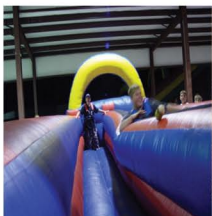

Fireworks - 20 - 30 minute fireworks, the most unique viewpoint that makes it an amazing show, $600

Inflatables are $375 each or 3 for $1,000 (Big slide is $500)

Bungee Run